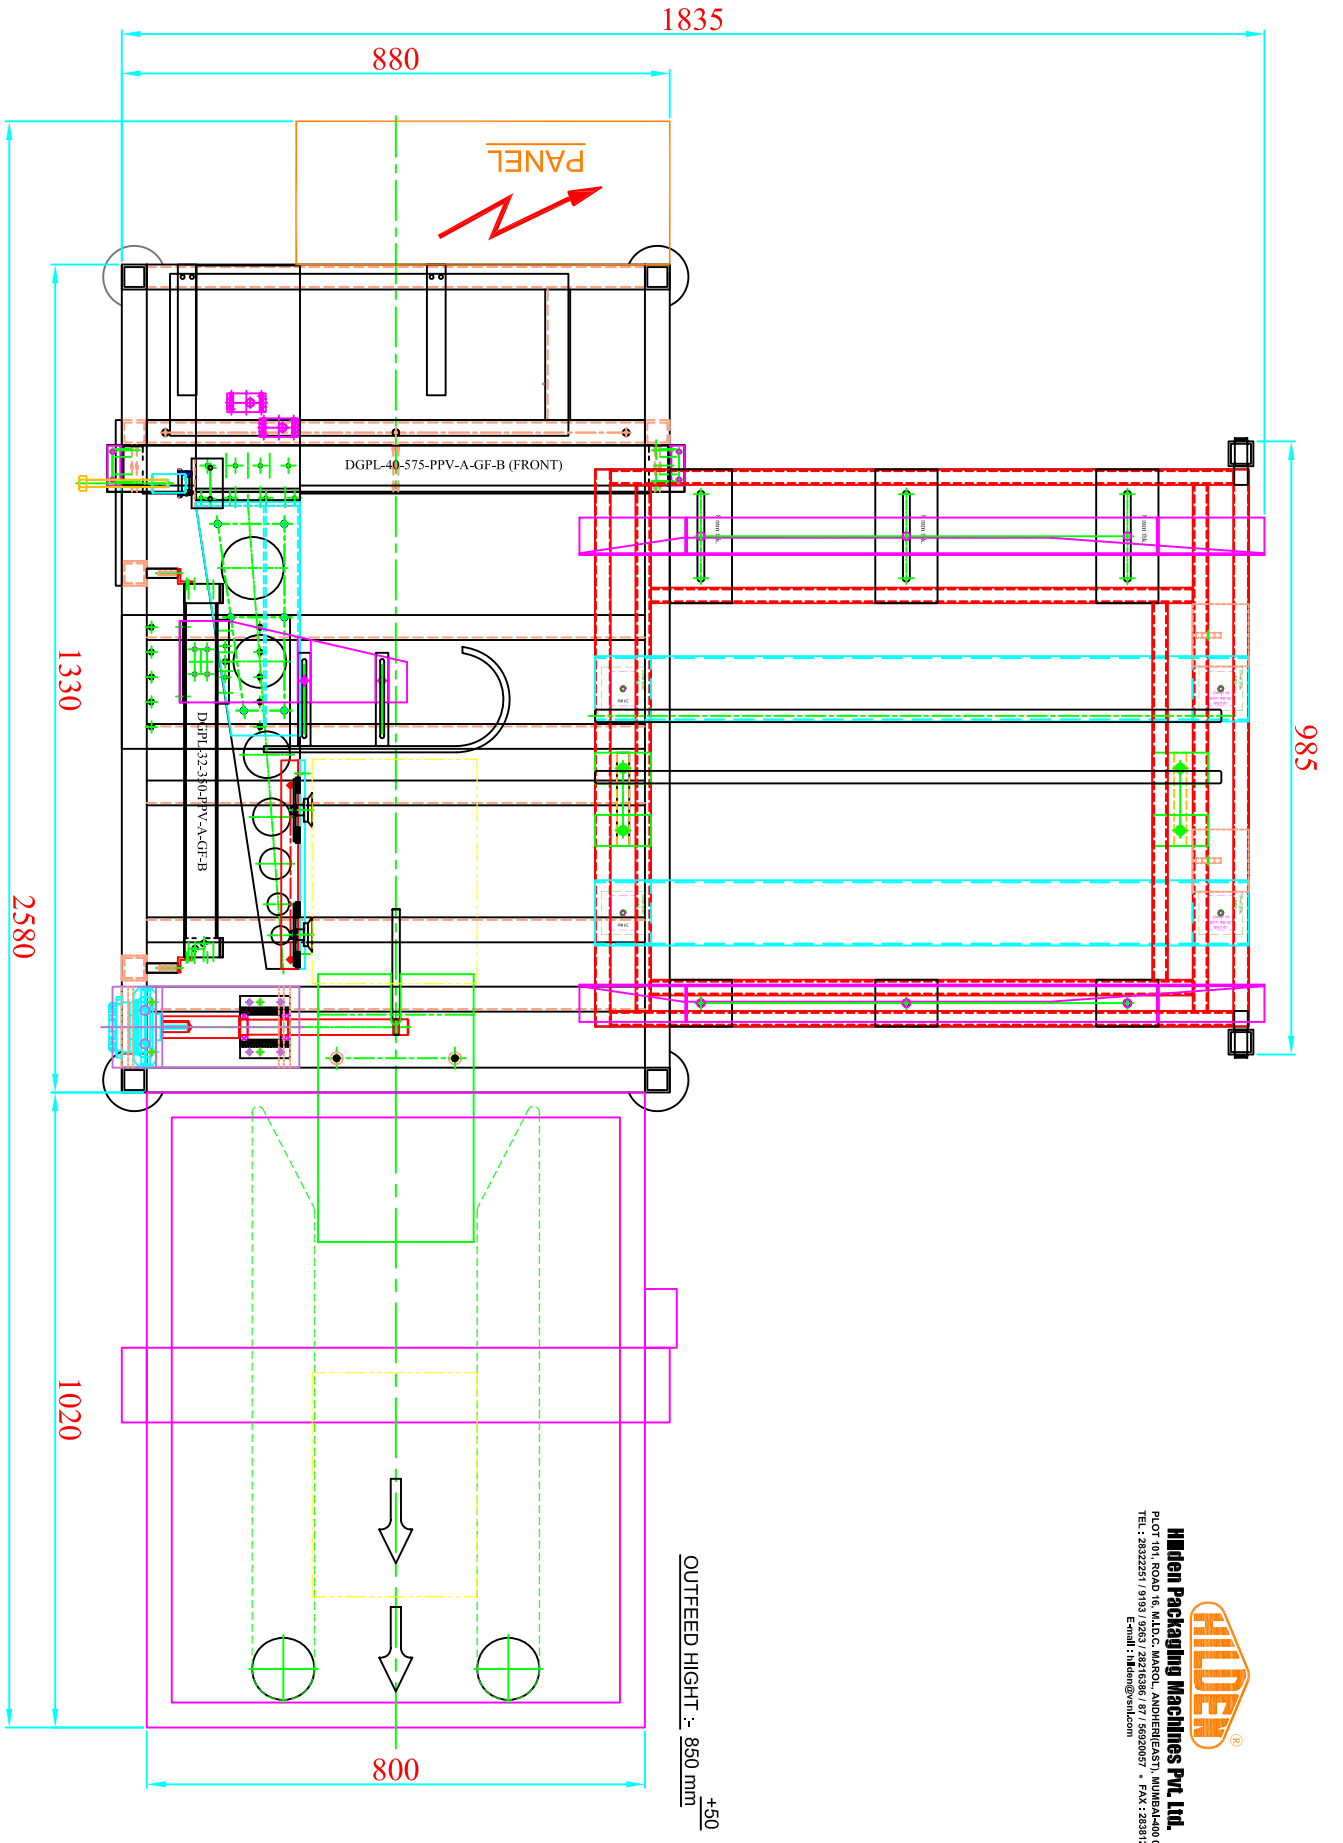

MODEL NO. :- 387

FOUNDATION LAYOUT FOR CARTON ERECTOR.

DRG. NO. :- 387 - 001

**HILDEN**  
Hilden Packaging Machines Pvt. Ltd.  
PLOT 101, ROAD 16, MIDC, MAROL, ANDHERI(EAST), MUMBAI-400 093.  
TEL : 2682225 / 9193 1926 / 2271336 / 87 5820097 \* FAX : 26851248  
E-mail : hilden@hilden.com